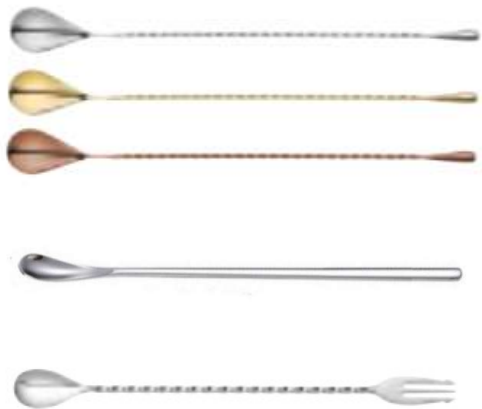

Cocktail

Cocktail Pick
0.2x11cm

Straw

Jiggers 15/25 | 25/35 | 30/60ml

75ml

Spoon/Stirring

21/26/28/30/32cm

19/21/22.5/26cm