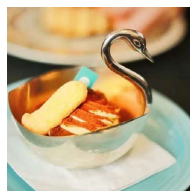

Dia. 30.5cm	ST005120
Dia. 36.5cm	ST019140
Dia. 40.5cm	ST019160

Both Handle are available

Oblong Tray

29x20cm	ST007001
44x32cm	ST007005
56.5x43.5cm	ST007007
62x47cm	ST007008
41.5x19cm	ST007004

Oblong Tray

37x25.5cm	ST006150
40.5x28.8cm	ST006160
58.5x41.5cm	ST006180

Amenities

LUCKY[®]
Focus on food service

Fruit Tray
33x14xH13cm

Bowl
8.5xH8cm

Leaves Plate
Dia.10.5xH41cm

Amenities

LUCKY[®]
Focus on food service

Pastry Stand
Ø13xH12cm