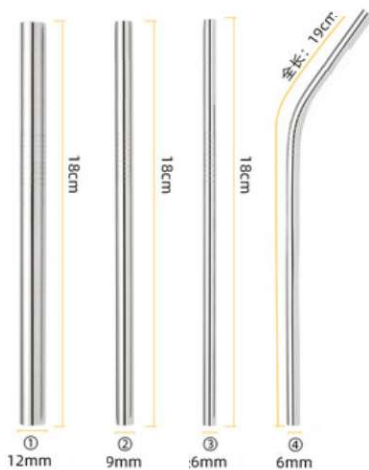

Available Color:
Rose gold | Black |
Champagne Gold

Julep Cup
Ø11.5xH8cm 350ml

Available Color:
Rose gold | Black |
Champagne Gold

Martini Cup
Ø7xH14.5cm
500ml
Rose Gold

Martini Cup
Ø12xH16cm
350ml
Rose Gold
Champagne Gold

Cocktail

Cocktail Pick
0.2x11cm

Straw

Jiggers 15/25 | 25/35 | 30/60ml

75ml

Spoon/Stirring

21/26/28/30/32cm

19/21/22.5/26cm