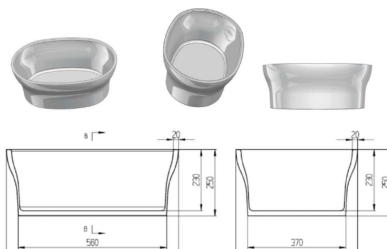

25/32/40cm

Strainer

20cm

17.5cm

Shaker 500/750ml

Ice Bucket & Cooler

Champagne Cooler
ØDia.20.5x31xH97cm

Mirror or Matte finishing
Available Colors:
Rose Gold | Champagne Gold | Black

Punch Bowl (Double/Single Wall)
Ø36.5xH20cm

Mirror or Matte finishing
Rose Gold | Champagne Gold | Black

Champagne Cooler

LUCKY[®]
Focus on food service

Double Wall Oval Beverage Cooler
65x45xH25cm

Double Wall Cooler
H75cm