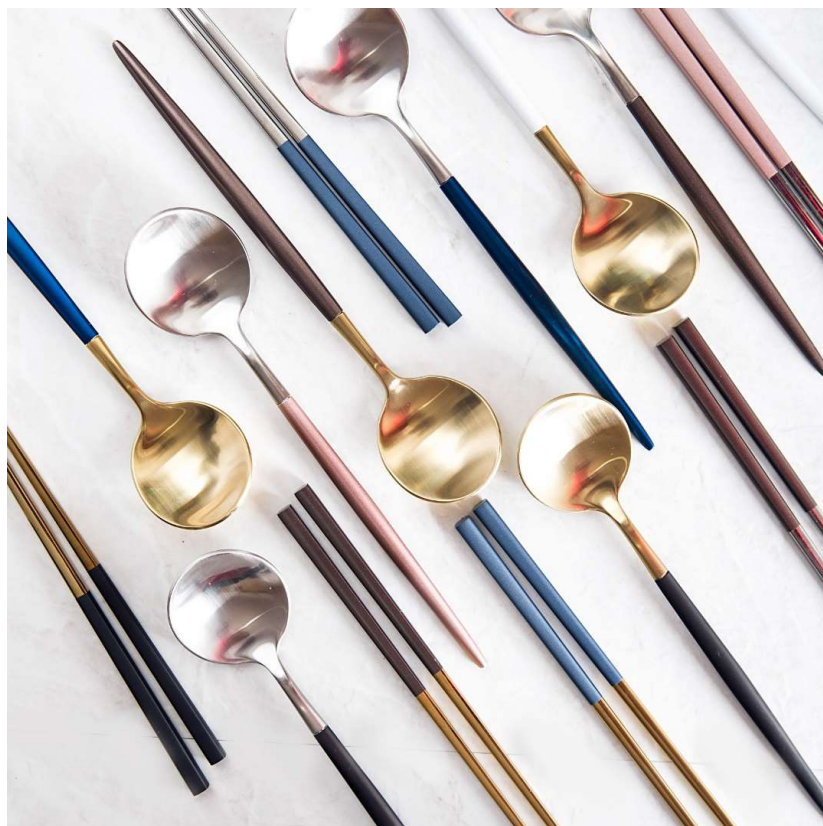

Towel Tray
L17xW8.5cm

Coaster
14.5xH0.5cm

Toothpick Holder
Dia.4xH5m

Chopsticks Holder
8.5x4cm

Chopsticks Holder
4.8x1cm

Vase
Dia.9xH10cm

Chinese Banquet

Self-serving Spoon
L20.5cm

Available Color:
Black | Silver | Gold |
Rose Gold | Blue | Red | White

SS Chopsticks
L23.5cm

Chopsticks

LUCKY[®]
Focus on food service

不能机洗

Not Dishwasher Safe

Chopsticks **Chopsticks**
L25cm L25cm

Chopsticks
L24cm R